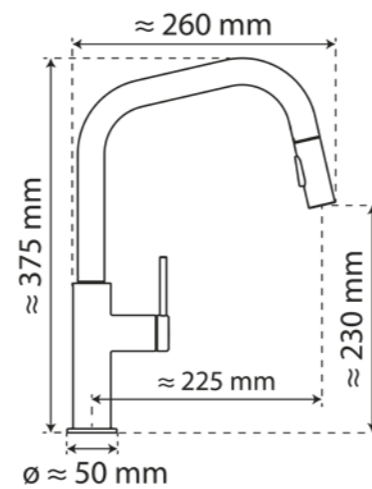

WK 13 Edge Pull-Down Faucet

Specifications

- Practical cold-start function for energy saving
- Pull-down spout with 2 sprays
- Easy assembly due to central fixing nut
- Flexible metal connection hoses approx. 800 mm
- Low-noise, replaceable 25 mm ceramic cartridge
- Brand name aerator for a perfect spray pattern
- Connection type: High pressure
- Swivel range: 360°