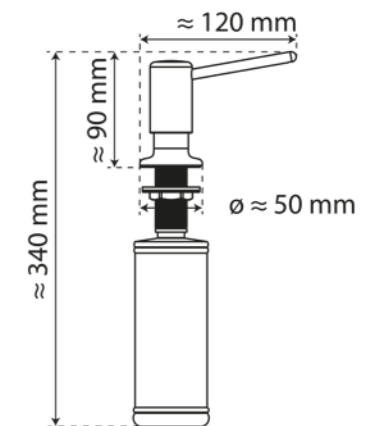

Soap Dispenser