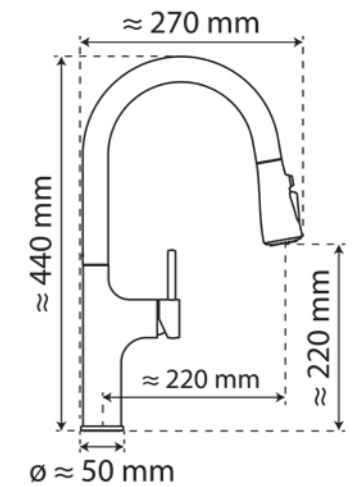

WK 9 Curve Pull-Down Faucet

Specifications

- Practical cold-start function for energy saving
- Pull-down spout with 2 sprays
- Easy assembly due to central fixing nut
- Flexible metal connection hoses approx. 800 mm
- Low-noise, replaceable 25 mm ceramic cartridge
- Brand name aerator for a perfect spray pattern
- Connection type: High pressure
- Swivel range: 360°

WK 10 Pull-Down Faucet

Specifications

- Practical cold-start function for energy saving
- Adjustable scalding protection
- Pull-down spout with 3 sprays
- Easy assembly due to central fixing nut
- Flexible metal connection hoses approx. 800 mm
- Low-noise, replaceable 35 mm ceramic cartridge
- Brand name aerator for a perfect spray pattern
- Connection type: High pressure
- Swivel range: 360°