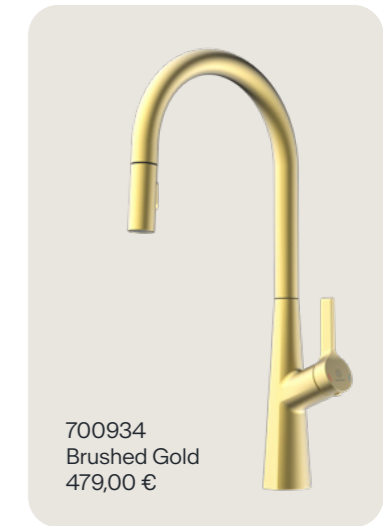

WK 5 Faucet

Specifications

- Practical cold-start function for energy saving
- Adjustable scalding protection
- Easy assembly due to central fixing nut
- Flexible metal connection hoses approx. 500 mm
- Low-noise, replaceable 40 mm ceramic cartridge
- Brand name aerator for a perfect spray pattern
- Connection type: High pressure
- Swivel range: 360°

700925
Brushed Nickel
419,00 €

700920
Chrome
379,00 €

700926
Matte Black
429,00 €

700922
Matte Graphite
529,00 €

700924
Brushed Gold
479,00 €

700935
Brushed Nickel
419,00 €

700930
Chrome
379,00 €

700936
Matte Black
429,00 €

700932
Matte Graphite
529,00 €

700934
Brushed Gold
479,00 €

WK 9 Edge Pull-Down Faucet

Specifications

- Practical cold-start function for energy saving
- Pull-down spout with 2 sprays
- Easy assembly due to central fixing nut
- Flexible metal connection hoses approx. 800 mm
- Low-noise, replaceable 25 mm ceramic cartridge
- Brand name aerator for a perfect spray pattern
- Connection type: High pressure
- Swivel range: 360°

WK 9 Sphere Pull-Down Faucet

Specifications

- Practical cold-start function for energy saving
- Pull-down spout with 2 sprays
- Easy assembly due to central fixing nut
- Flexible metal connection hoses approx. 800 mm
- Low-noise, replaceable 25 mm ceramic cartridge
- Brand name aerator for a perfect spray pattern
- Connection type: High pressure
- Swivel range: 360°