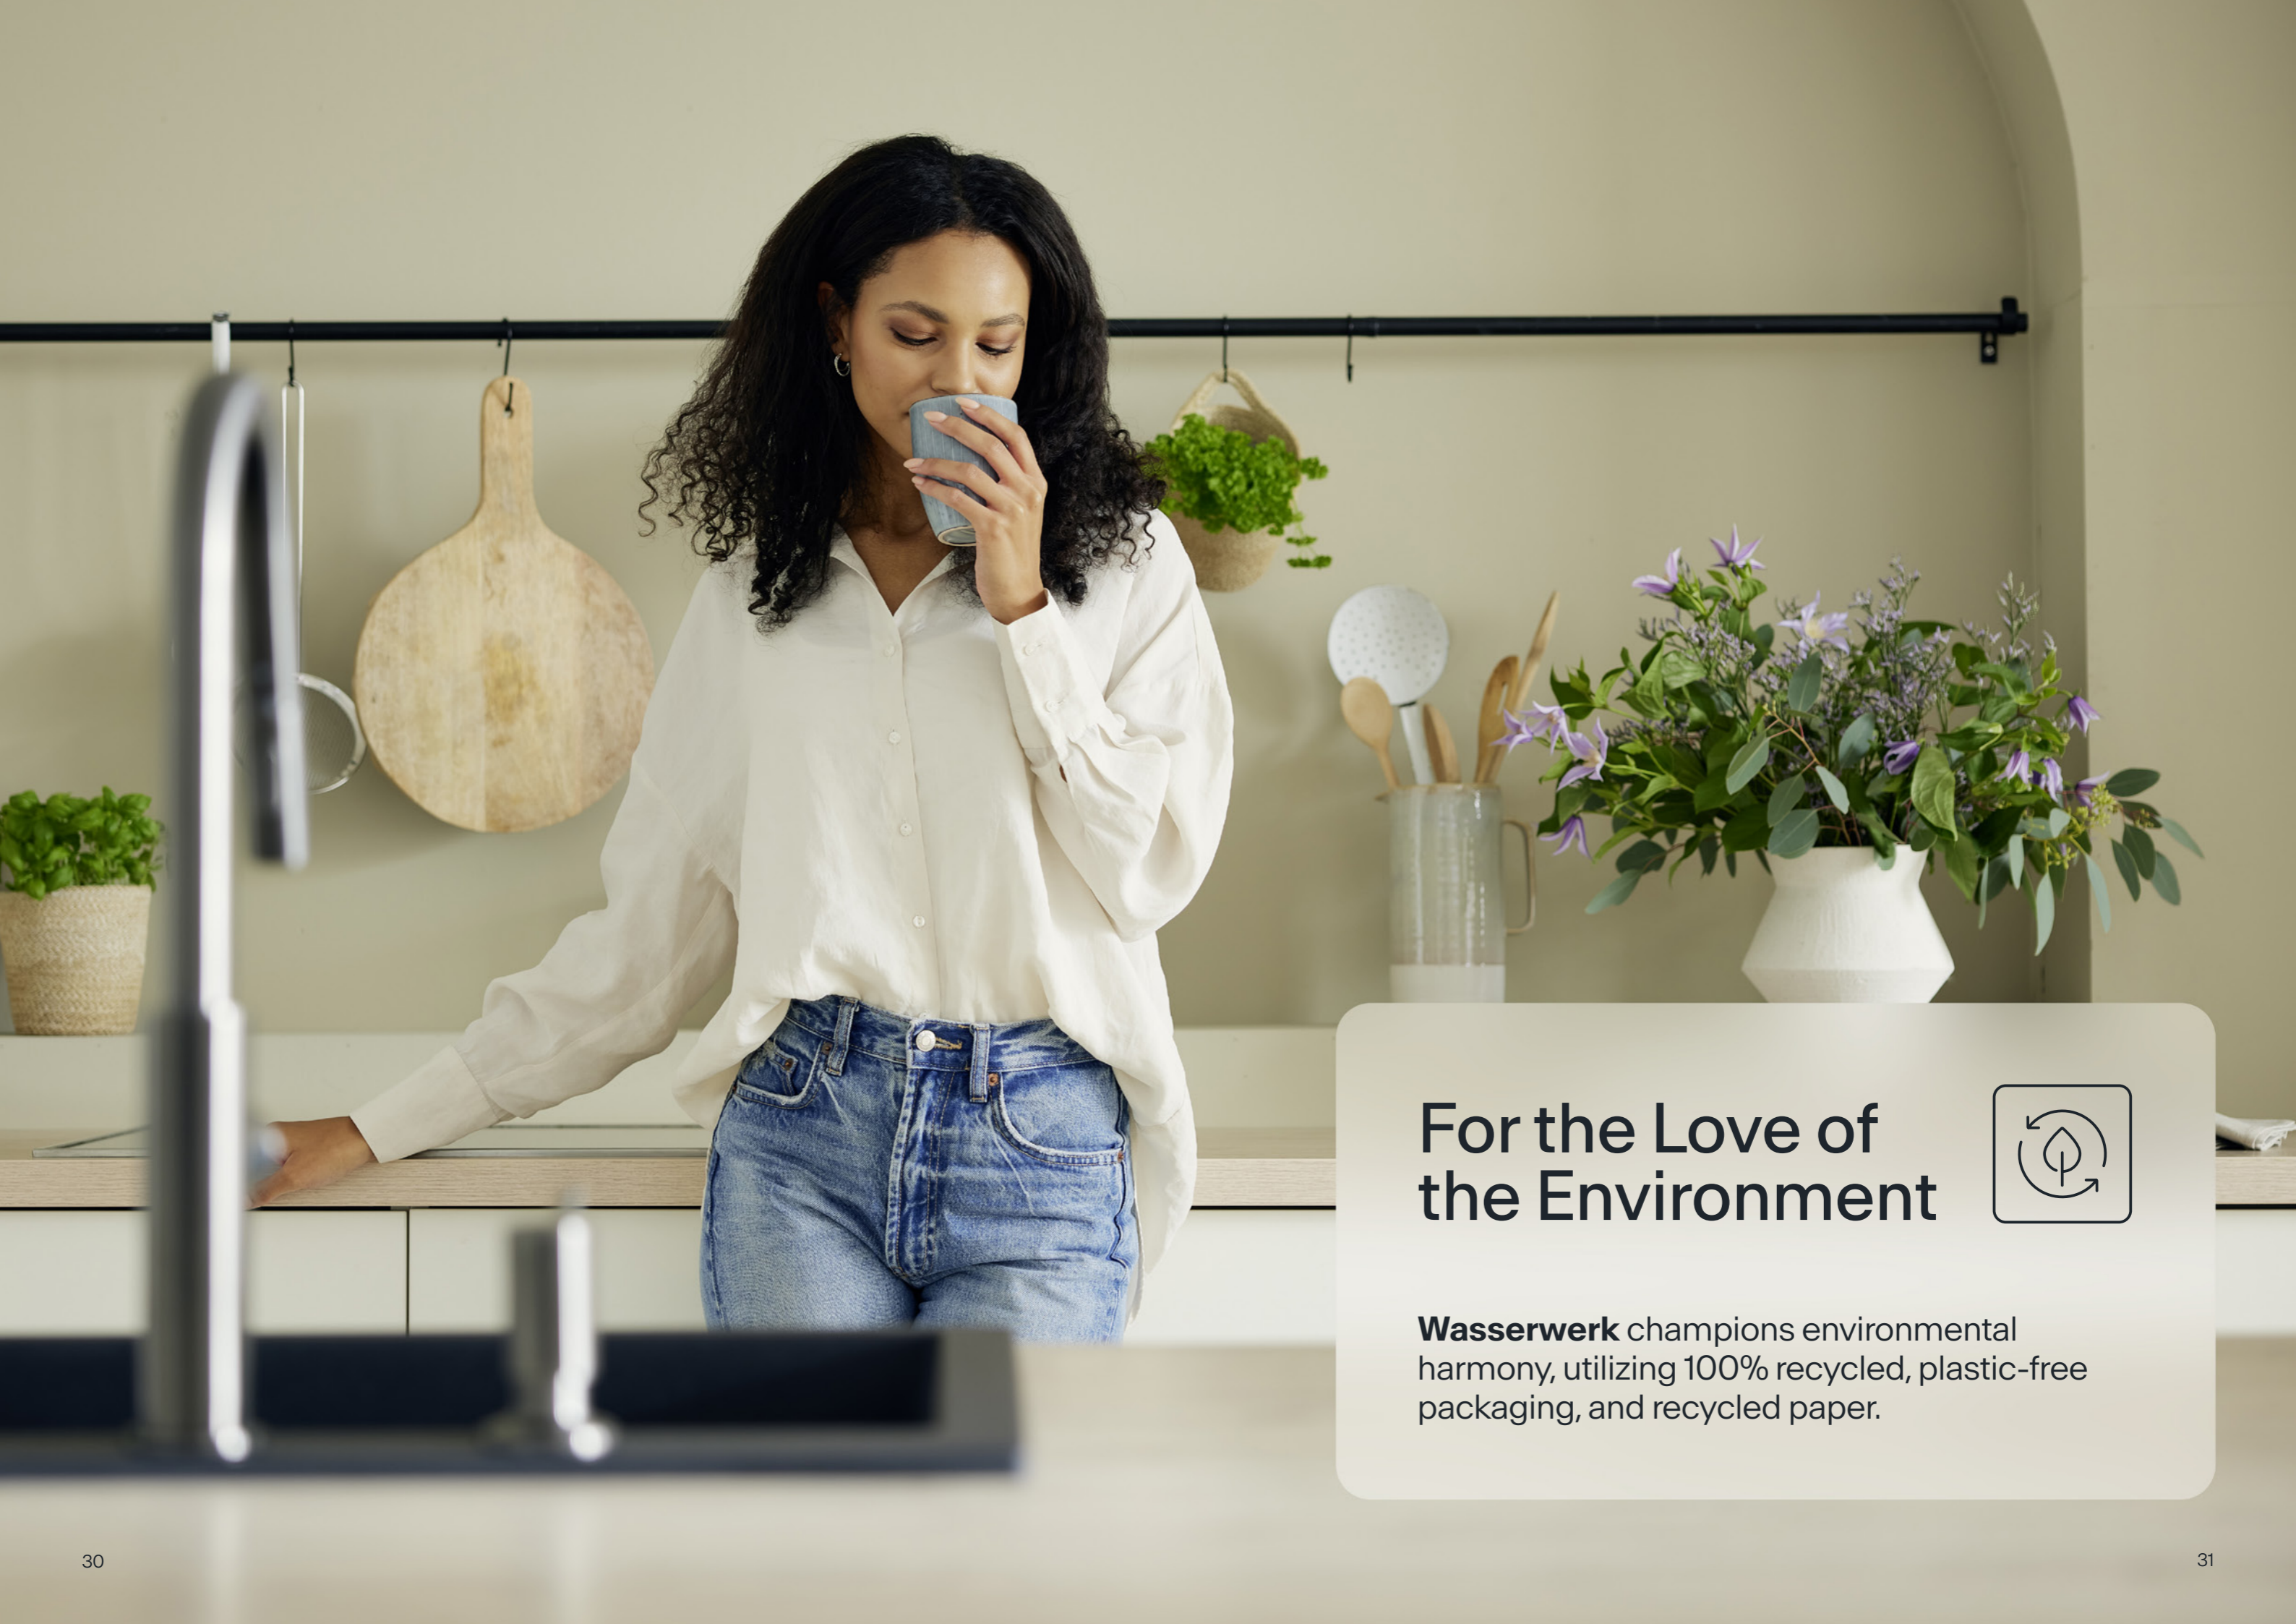

WK 13 Edge Pull-Down Faucet

Specifications

- Practical cold-start function for energy saving
- Pull-down spout with 2 sprays
- Easy assembly due to central fixing nut
- Flexible metal connection hoses approx. 800 mm
- Low-noise, replaceable 25 mm ceramic cartridge
- Brand name aerator for a perfect spray pattern
- Connection type: High pressure
- Swivel range: 360°

WK 13 Sphere Pull-Down Faucet

Specifications

- Practical cold-start function for energy saving
- Pull-down spout with 2 sprays
- Easy assembly due to central fixing nut
- Flexible metal connection hoses approx. 800 mm
- Low-noise, replaceable 25 mm ceramic cartridge
- Brand name aerator for a perfect spray pattern
- Connection type: High pressure
- Swivel range: 360°