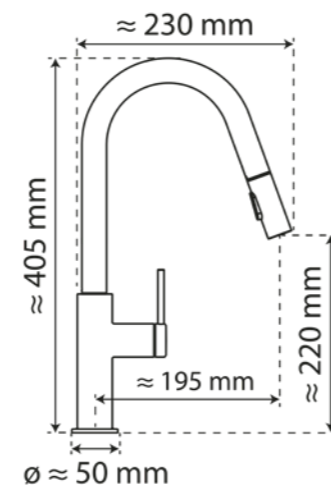

WK 13 Sphere Pull-Down Faucet

Specifications

- Practical cold-start function for energy saving
- Pull-down spout with 2 sprays
- Easy assembly due to central fixing nut
- Flexible metal connection hoses approx. 800 mm
- Low-noise, replaceable 25 mm ceramic cartridge
- Brand name aerator for a perfect spray pattern
- Connection type: High pressure
- Swivel range: 360°

700982
Matte Graphite
509,00 €

700984
Brushed Gold
459,00 €

WK 13 Curve Pull-Down Faucet

Specifications

- Practical cold-start function for energy saving
- Pull-down spout with 2 sprays
- Easy assembly due to central fixing nut
- Flexible metal connection hoses approx. 800 mm
- Low-noise, replaceable 25 mm ceramic cartridge
- Brand name aerator for a perfect spray pattern
- Connection type: High pressure
- Swivel range: 360°