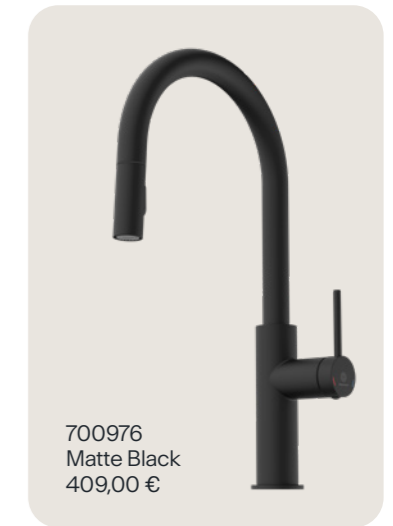

Several faucets have a high-quality cartridge with an adjustable temperature limiter. This reduces the risk of scalding and provides safety for the whole family.

700995
Brushed Nickel
399,00 €

700990
Chrome
359,00 €

700996
Matte Black
409,00 €

700992
Matte Graphite
509,00 €

700994
Brushed Gold
459,00 €

700975
Brushed Nickel
399,00 €

700970
Chrome
359,00 €

700976
Matte Black
409,00 €

700972
Matte Graphite
509,00 €

700974
Brushed Gold
459,00 €

WK 13 Edge Pull-Down Faucet

Specifications

- Practical cold-start function for energy saving
- Pull-down spout with 2 sprays
- Easy assembly due to central fixing nut
- Flexible metal connection hoses approx. 800 mm
- Low-noise, replaceable 25 mm ceramic cartridge
- Brand name aerator for a perfect spray pattern
- Connection type: High pressure
- Swivel range: 360°

WK 13 Sphere Pull-Down Faucet

Specifications

- Practical cold-start function for energy saving
- Pull-down spout with 2 sprays
- Easy assembly due to central fixing nut
- Flexible metal connection hoses approx. 800 mm
- Low-noise, replaceable 25 mm ceramic cartridge
- Brand name aerator for a perfect spray pattern
- Connection type: High pressure
- Swivel range: 360°