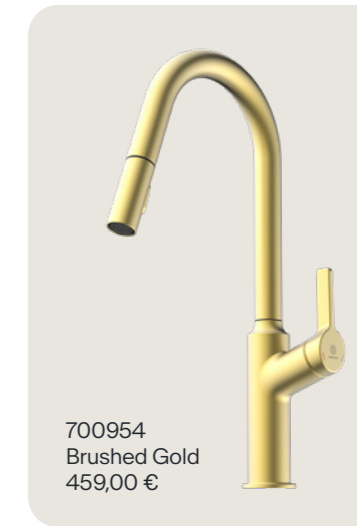

WK 9 Curve Pull-Down Faucet

Specifications

- Practical cold-start function for energy saving
- Pull-down spout with 2 sprays
- Easy assembly due to central fixing nut
- Flexible metal connection hoses approx. 800 mm
- Low-noise, replaceable 25 mm ceramic cartridge
- Brand name aerator for a perfect spray pattern
- Connection type: High pressure
- Swivel range: 360°

WK 10 Pull-Down Faucet

Specifications

- Practical cold-start function for energy saving
- Adjustable scalding protection
- Pull-down spout with 3 sprays
- Easy assembly due to central fixing nut
- Flexible metal connection hoses approx. 800 mm
- Low-noise, replaceable 35 mm ceramic cartridge
- Brand name aerator for a perfect spray pattern
- Connection type: High pressure
- Swivel range: 360°

700965
Brushed Nickel
439,00 €

700960
Chrome
399,00 €

700966
Matte Black
449,00 €

700962
Matte Graphite
549,00 €

700964
Brushed Gold
499,00 €

700955
Brushed Nickel
399,00 €

700950
Chrome
359,00 €

700956
Matte Black
409,00 €

700952
Matte Graphite
509,00 €

700954
Brushed Gold
459,00 €

WK 11 Pull-Out Faucet

Specifications

- Practical cold-start function for energy saving
- Pull-out spout with 2 sprays
- Easy assembly due to central fixing nut
- Flexible metal connection hoses approx. 800 mm
- Low-noise, replaceable 25 mm ceramic cartridge
- Brand name aerator for a perfect spray pattern
- Connection type: High pressure
- Swivel range: 360°