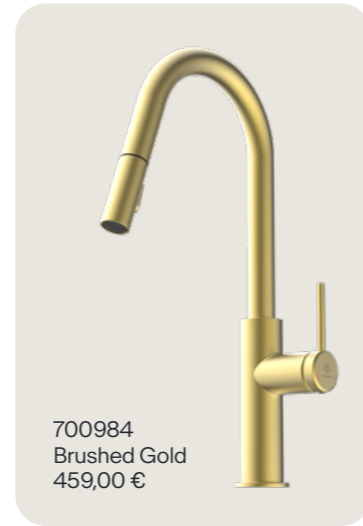

WK 13 Edge Pull-Down Faucet

Specifications

- Practical cold-start function for energy saving
- Pull-down spout with 2 sprays
- Easy assembly due to central fixing nut
- Flexible metal connection hoses approx. 800 mm
- Low-noise, replaceable 25 mm ceramic cartridge
- Brand name aerator for a perfect spray pattern
- Connection type: High pressure
- Swivel range: 360°

WK 13 Sphere Pull-Down Faucet

Specifications

- Practical cold-start function for energy saving
- Pull-down spout with 2 sprays
- Easy assembly due to central fixing nut
- Flexible metal connection hoses approx. 800 mm
- Low-noise, replaceable 25 mm ceramic cartridge
- Brand name aerator for a perfect spray pattern
- Connection type: High pressure
- Swivel range: 360°

700982
Matte Graphite
509,00 €

700984
Brushed Gold
459,00 €

WK 13 Curve Pull-Down Faucet

Specifications

- Practical cold-start function for energy saving
- Pull-down spout with 2 sprays
- Easy assembly due to central fixing nut
- Flexible metal connection hoses approx. 800 mm
- Low-noise, replaceable 25 mm ceramic cartridge
- Brand name aerator for a perfect spray pattern
- Connection type: High pressure
- Swivel range: 360°

799015
Brushed Nickel
89,00 €

799010
Chrome
79,00 €

799016
Matte
Black
89,00 €

799012
Matte
Graphite
99,00 €

799014
Brushed
Gold
89,00 €

Soap Dispenser

W. Kirchhoff GmbH
Hullerweg 1
49134 Wallenhorst
Germany