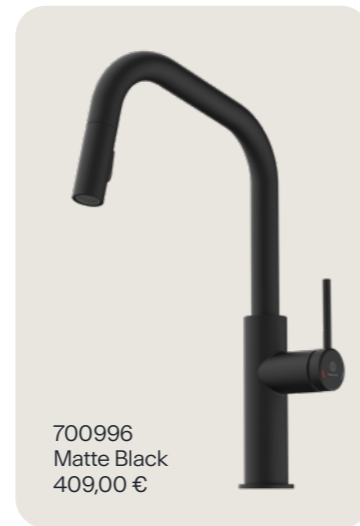

700952
Matte Graphite
509,00 €

700954
Brushed Gold
459,00 €

WK 11 Pull-Out Faucet

Specifications

- Practical cold-start function for energy saving
- Pull-out spout with 2 sprays
- Easy assembly due to central fixing nut
- Flexible metal connection hoses approx. 800 mm
- Low-noise, replaceable 25 mm ceramic cartridge
- Brand name aerator for a perfect spray pattern
- Connection type: High pressure
- Swivel range: 360°

WK 12 Pull-Down Faucet

Specifications

- Practical cold-start function for energy saving
- Pull-down spout with 2 sprays
- Easy assembly due to central fixing nut
- Flexible metal connection hoses approx. 800 mm
- Low-noise, replaceable 25 mm ceramic cartridge
- Brand name aerator for a perfect spray pattern
- Connection type: High pressure
- Swivel range: 360°

Cold-start function

Space-Saving Design

Perfect for space-confined sinks, the lever starts in the vertical position and only moves forward when adjusting the temperature.

Scalding protection

Adjustable Scalding Protection

Several faucets have a high-quality cartridge with an adjustable temperature limiter. This reduces the risk of scalding and provides safety for the whole family.

700995
Brushed Nickel
399,00 €

700990
Chrome
359,00 €