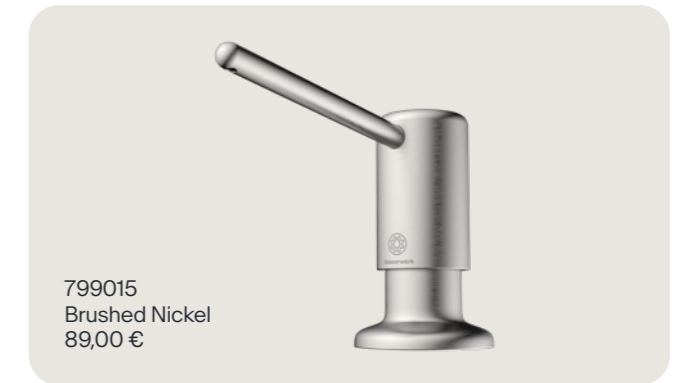

WK 13 Sphere Pull-Down Faucet

Specifications

- Practical cold-start function for energy saving
- Pull-down spout with 2 sprays
- Easy assembly due to central fixing nut
- Flexible metal connection hoses approx. 800 mm
- Low-noise, replaceable 25 mm ceramic cartridge
- Brand name aerator for a perfect spray pattern
- Connection type: High pressure
- Swivel range: 360°

700982
Matte Graphite
509,00 €

700984
Brushed Gold
459,00 €

WK 13 Curve Pull-Down Faucet

Specifications

- Practical cold-start function for energy saving
- Pull-down spout with 2 sprays
- Easy assembly due to central fixing nut
- Flexible metal connection hoses approx. 800 mm
- Low-noise, replaceable 25 mm ceramic cartridge
- Brand name aerator for a perfect spray pattern
- Connection type: High pressure
- Swivel range: 360°

799015
Brushed Nickel
89,00 €

799010
Chrome
79,00 €

799016
Matte
Black
89,00 €

799012
Matte
Graphite
99,00 €

799014
Brushed
Gold
89,00 €

Soap Dispenser

W. Kirchhoff GmbH
Hullerweg 1
49134 Wallenhorst
Germany