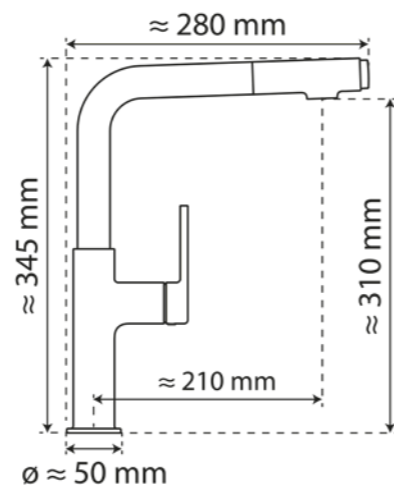

700952
Matte Graphite
509,00 €

700954
Brushed Gold
459,00 €

WK 11 Pull-Out Faucet

Specifications

- Practical cold-start function for energy saving
- Pull-out spout with 2 sprays
- Easy assembly due to central fixing nut
- Flexible metal connection hoses approx. 800 mm
- Low-noise, replaceable 25 mm ceramic cartridge
- Brand name aerator for a perfect spray pattern
- Connection type: High pressure
- Swivel range: 360°

WK 12 Pull-Down Faucet

Specifications

- Practical cold-start function for energy saving
- Pull-down spout with 2 sprays
- Easy assembly due to central fixing nut
- Flexible metal connection hoses approx. 800 mm
- Low-noise, replaceable 25 mm ceramic cartridge
- Brand name aerator for a perfect spray pattern
- Connection type: High pressure
- Swivel range: 360°