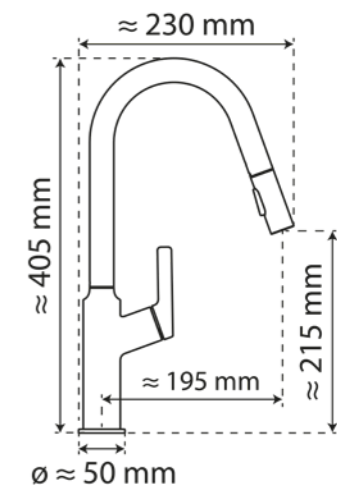

700952
Matte Graphite
509,00 €

700954
Brushed Gold
459,00 €

WK 11 Pull-Out Faucet

Specifications

- Practical cold-start function for energy saving
- Pull-out spout with 2 sprays
- Easy assembly due to central fixing nut
- Flexible metal connection hoses approx. 800 mm
- Low-noise, replaceable 25 mm ceramic cartridge
- Brand name aerator for a perfect spray pattern
- Connection type: High pressure
- Swivel range: 360°

WK 12 Pull-Down Faucet

Specifications

- Practical cold-start function for energy saving
- Pull-down spout with 2 sprays
- Easy assembly due to central fixing nut
- Flexible metal connection hoses approx. 800 mm
- Low-noise, replaceable 25 mm ceramic cartridge
- Brand name aerator for a perfect spray pattern
- Connection type: High pressure
- Swivel range: 360°