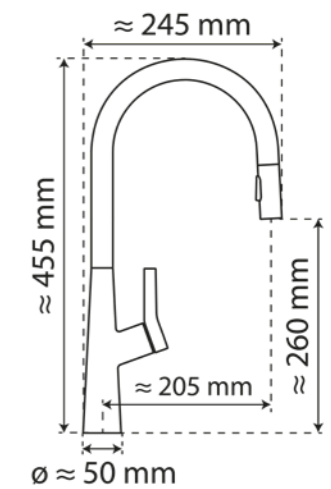

WK 9 Sphere Pull-Down Faucet

Specifications

- Practical cold-start function for energy saving
- Pull-down spout with 2 sprays
- Easy assembly due to central fixing nut
- Flexible metal connection hoses approx. 800 mm
- Low-noise, replaceable 25 mm ceramic cartridge
- Brand name aerator for a perfect spray pattern
- Connection type: High pressure
- Swivel range: 360°