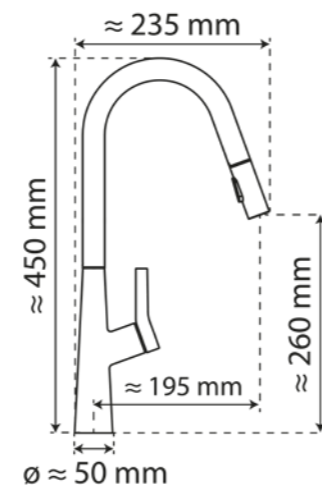

WK 9 Curve Pull-Down Faucet

Specifications

- Practical cold-start function for energy saving
- Pull-down spout with 2 sprays
- Easy assembly due to central fixing nut
- Flexible metal connection hoses approx. 800 mm
- Low-noise, replaceable 25 mm ceramic cartridge
- Brand name aerator for a perfect spray pattern
- Connection type: High pressure
- Swivel range: 360°