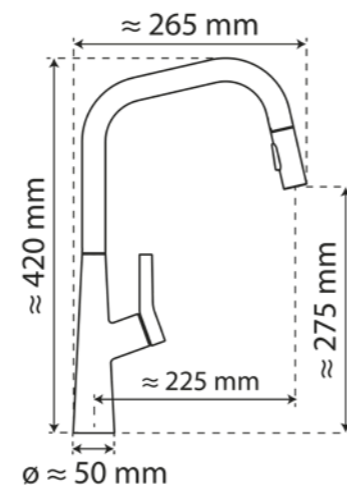

700932
Matte Graphite
529,00 €

700934
Brushed Gold
479,00 €

WK 9 Edge Pull-Down Faucet

Specifications

- Practical cold-start function for energy saving
- Pull-down spout with 2 sprays
- Easy assembly due to central fixing nut
- Flexible metal connection hoses approx. 800 mm
- Low-noise, replaceable 25 mm ceramic cartridge
- Brand name aerator for a perfect spray pattern
- Connection type: High pressure
- Swivel range: 360°

WK 9 Sphere Pull-Down Faucet

Specifications

- Practical cold-start function for energy saving
- Pull-down spout with 2 sprays
- Easy assembly due to central fixing nut
- Flexible metal connection hoses approx. 800 mm
- Low-noise, replaceable 25 mm ceramic cartridge
- Brand name aerator for a perfect spray pattern
- Connection type: High pressure
- Swivel range: 360°