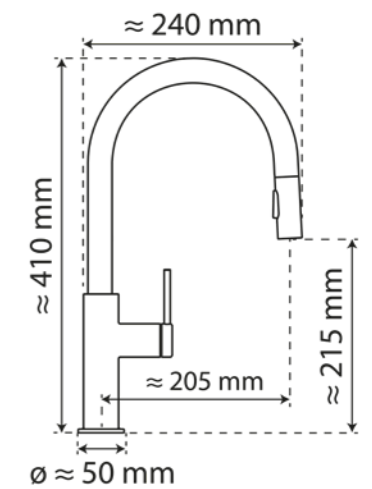

WK 13 Edge Pull-Down Faucet

Specifications

- Practical cold-start function for energy saving
- Pull-down spout with 2 sprays
- Easy assembly due to central fixing nut
- Flexible metal connection hoses approx. 800 mm
- Low-noise, replaceable 25 mm ceramic cartridge
- Brand name aerator for a perfect spray pattern
- Connection type: High pressure
- Swivel range: 360°

WK 13 Sphere Pull-Down Faucet

Specifications

- Practical cold-start function for energy saving
- Pull-down spout with 2 sprays
- Easy assembly due to central fixing nut
- Flexible metal connection hoses approx. 800 mm
- Low-noise, replaceable 25 mm ceramic cartridge
- Brand name aerator for a perfect spray pattern
- Connection type: High pressure
- Swivel range: 360°