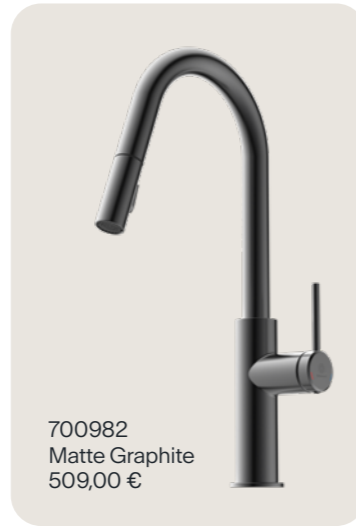

WK 13 Edge Pull-Down Faucet

Specifications

- Practical cold-start function for energy saving
- Pull-down spout with 2 sprays
- Easy assembly due to central fixing nut
- Flexible metal connection hoses approx. 800 mm
- Low-noise, replaceable 25 mm ceramic cartridge
- Brand name aerator for a perfect spray pattern
- Connection type: High pressure
- Swivel range: 360°

WK 13 Sphere Pull-Down Faucet

Specifications

- Practical cold-start function for energy saving
- Pull-down spout with 2 sprays
- Easy assembly due to central fixing nut
- Flexible metal connection hoses approx. 800 mm
- Low-noise, replaceable 25 mm ceramic cartridge
- Brand name aerator for a perfect spray pattern
- Connection type: High pressure
- Swivel range: 360°

700982
Matte Graphite
509,00 €

700984
Brushed Gold
459,00 €

WK 13 Curve Pull-Down Faucet

Specifications

- Practical cold-start function for energy saving
- Pull-down spout with 2 sprays
- Easy assembly due to central fixing nut
- Flexible metal connection hoses approx. 800 mm
- Low-noise, replaceable 25 mm ceramic cartridge
- Brand name aerator for a perfect spray pattern
- Connection type: High pressure
- Swivel range: 360°

799015
Brushed Nickel
89,00 €

799010
Chrome
79,00 €

799016
Matte
Black
89,00 €

799012
Matte
Graphite
99,00 €

799014
Brushed
Gold
89,00 €

Soap Dispenser

W. Kirchhoff GmbH
Hullerweg 1
49134 Wallenhorst
Germany