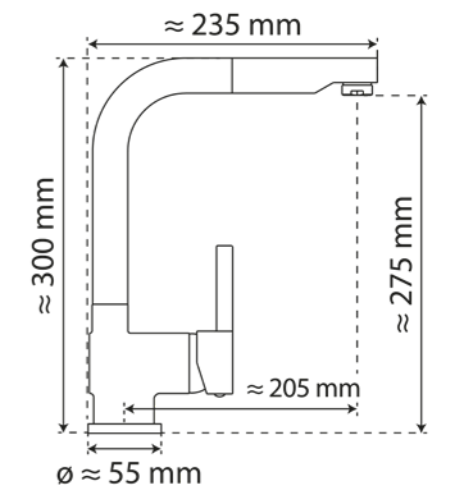

Specifications

- Practical cold-start function for energy saving
- Adjustable scalding protection
- Pull-down spout with 2 sprays
- Easy assembly due to central fixing nut
- Flexible metal connection hoses approx. 500 mm
- Low-noise, replaceable 40 mm ceramic cartridge
- Brand name aerator for a perfect spray pattern
- Connection type: High pressure
- Swivel range: 360°

WK 4 GB Pull-Out Faucet

Specifications

- Practical cold-start function for energy saving
- Adjustable scalding protection
- Pull-out spout
- Easy assembly due to central fixing nut
- Flexible metal connection hoses approx. 500 mm
- Low-noise, replaceable 40 mm ceramic cartridge
- Brand name aerator for a perfect spray pattern
- Connection type: High pressure
- Swivel range: 360°