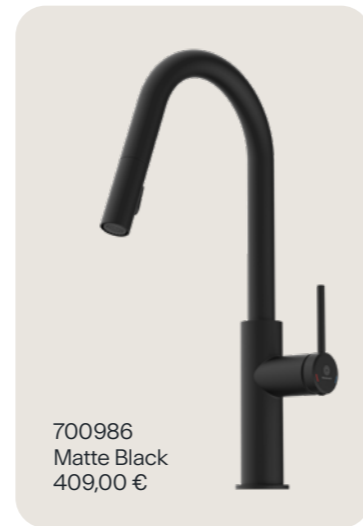

WK 13 Curve Pull-Down Faucet

Specifications

- Practical cold-start function for energy saving
- Pull-down spout with 2 sprays
- Easy assembly due to central fixing nut
- Flexible metal connection hoses approx. 800 mm
- Low-noise, replaceable 25 mm ceramic cartridge
- Brand name aerator for a perfect spray pattern
- Connection type: High pressure
- Swivel range: 360°

Soap Dispenser