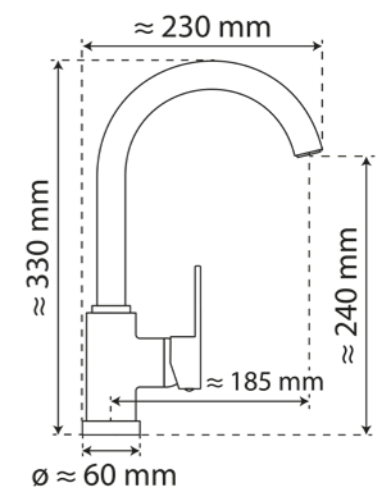

WK 4 GB Pull-Out Faucet

Specifications

- Practical cold-start function for energy saving
- Adjustable scalding protection
- Pull-out spout
- Easy assembly due to central fixing nut
- Flexible metal connection hoses approx. 500 mm
- Low-noise, replaceable 40 mm ceramic cartridge
- Brand name aerator for a perfect spray pattern
- Connection type: High pressure
- Swivel range: 360°

WK 4 Faucet

Specifications

- Practical cold-start function for energy saving
- Adjustable scalding protection
- Easy assembly due to central fixing nut
- Flexible metal connection hoses approx. 500 mm
- Low-noise, replaceable 40 mm ceramic cartridge
- Brand name aerator for a perfect spray pattern
- Connection type: High pressure
- Swivel range: 360°

WK 5 Faucet

Specifications

- Practical cold-start function for energy saving
- Adjustable scalding protection
- Easy assembly due to central fixing nut
- Flexible metal connection hoses approx. 500 mm
- Low-noise, replaceable 40 mm ceramic cartridge
- Brand name aerator for a perfect spray pattern
- Connection type: High pressure
- Swivel range: 360°