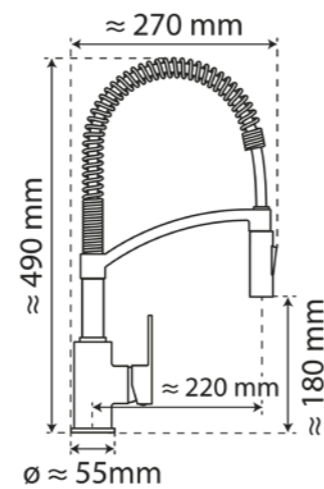

Specifications

- Practical cold-start function for energy saving
- Adjustable scalding protection
- Pull-down spout with 2 sprays
- Easy assembly due to central fixing nut
- Flexible metal connection hoses approx. 500 mm
- Low-noise, replaceable 40 mm ceramic cartridge
- Brand name aerator for a perfect spray pattern
- Connection type: High pressure
- Swivel range: 360°