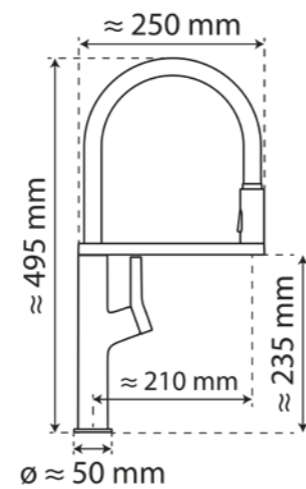

WK 2 Pull-Down Faucet

Specifications

- Flexible soft-touch hose
- Practical cold-start function for energy saving
- Pull-down spout with 2 sprays
- Easy assembly due to central fixing nut
- Flexible metal connection hoses approx. 800 mm
- Low-noise, replaceable 25 mm ceramic cartridge
- Brand name aerator for a perfect spray pattern
- Connection type: High pressure
- Swivel range: 360°