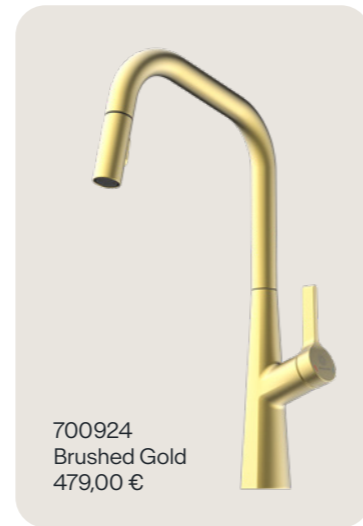

WK 5 Faucet

Specifications

- Practical cold-start function for energy saving
- Adjustable scalding protection
- Easy assembly due to central fixing nut
- Flexible metal connection hoses approx. 500 mm
- Low-noise, replaceable 40 mm ceramic cartridge
- Brand name aerator for a perfect spray pattern
- Connection type: High pressure
- Swivel range: 360°

700925
Brushed Nickel
419,00 €

700920
Chrome
379,00 €

700926
Matte Black
429,00 €

700922
Matte Graphite
529,00 €

700924
Brushed Gold
479,00 €

700935
Brushed Nickel
419,00 €

700930
Chrome
379,00 €

700936
Matte Black
429,00 €

700932
Matte Graphite
529,00 €

700934
Brushed Gold
479,00 €

WK 9 Edge Pull-Down Faucet

Specifications

- Practical cold-start function for energy saving
- Pull-down spout with 2 sprays
- Easy assembly due to central fixing nut
- Flexible metal connection hoses approx. 800 mm
- Low-noise, replaceable 25 mm ceramic cartridge
- Brand name aerator for a perfect spray pattern
- Connection type: High pressure
- Swivel range: 360°

WK 9 Sphere Pull-Down Faucet

Specifications

- Practical cold-start function for energy saving
- Pull-down spout with 2 sprays
- Easy assembly due to central fixing nut
- Flexible metal connection hoses approx. 800 mm
- Low-noise, replaceable 25 mm ceramic cartridge
- Brand name aerator for a perfect spray pattern
- Connection type: High pressure
- Swivel range: 360°