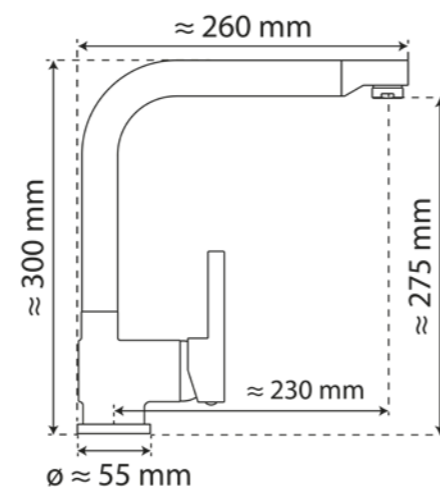

WK 4 Faucet

Specifications

- Practical cold-start function for energy saving
- Adjustable scalding protection
- Easy assembly due to central fixing nut
- Flexible metal connection hoses approx. 500 mm
- Low-noise, replaceable 40 mm ceramic cartridge
- Brand name aerator for a perfect spray pattern
- Connection type: High pressure
- Swivel range: 360°