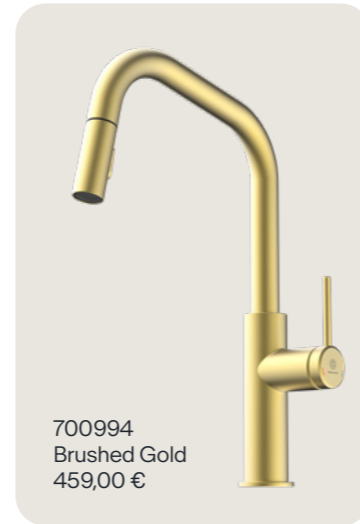

WK 12 Pull-Down Faucet

Specifications

- Practical cold-start function for energy saving
- Pull-down spout with 2 sprays
- Easy assembly due to central fixing nut
- Flexible metal connection hoses approx. 800 mm
- Low-noise, replaceable 25 mm ceramic cartridge
- Brand name aerator for a perfect spray pattern
- Connection type: High pressure
- Swivel range: 360°

Several faucets have a high-quality cartridge with an adjustable temperature limiter. This reduces the risk of scalding and provides safety for the whole family.

700995
Brushed Nickel
399,00 €

700990
Chrome
359,00 €

700996
Matte Black
409,00 €

700992
Matte Graphite
509,00 €

700994
Brushed Gold
459,00 €

700975
Brushed Nickel
399,00 €

700970
Chrome
359,00 €

700976
Matte Black
409,00 €

700972
Matte Graphite
509,00 €

700974
Brushed Gold
459,00 €

WK 13 Edge Pull-Down Faucet

Specifications

- Practical cold-start function for energy saving
- Pull-down spout with 2 sprays
- Easy assembly due to central fixing nut
- Flexible metal connection hoses approx. 800 mm
- Low-noise, replaceable 25 mm ceramic cartridge
- Brand name aerator for a perfect spray pattern
- Connection type: High pressure
- Swivel range: 360°